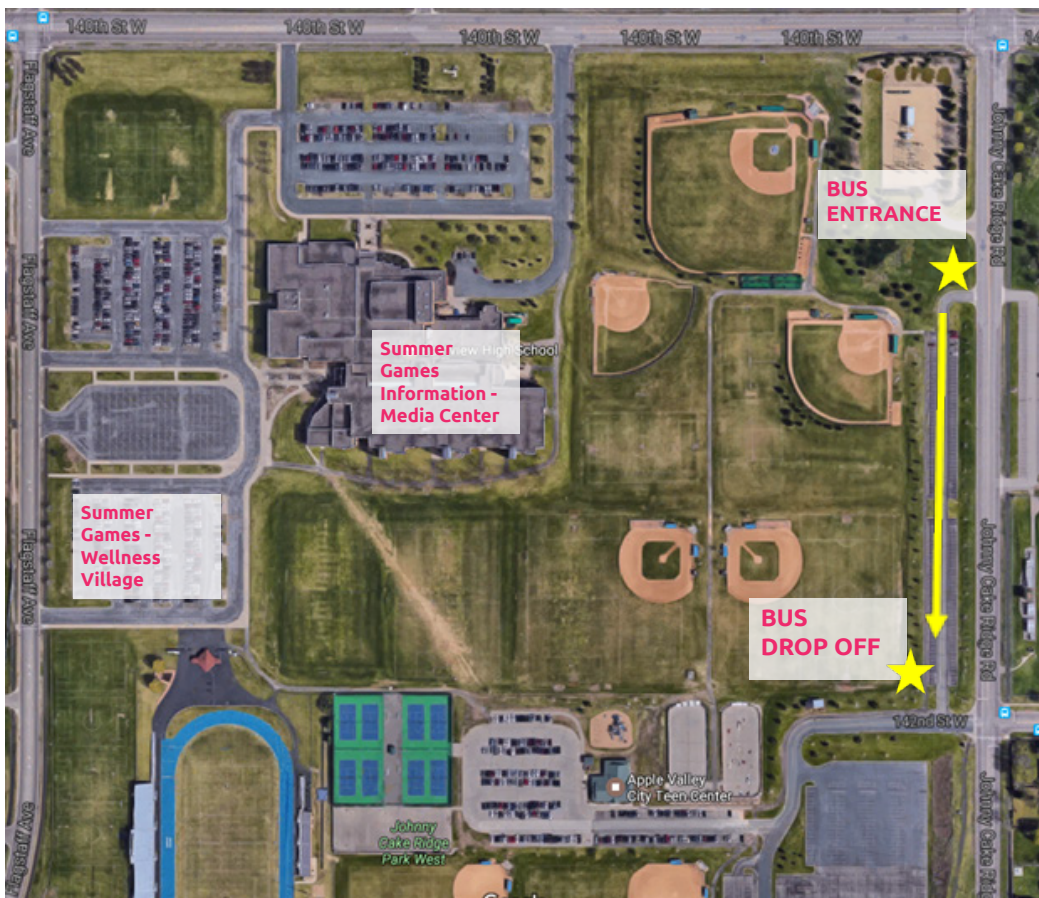

SUMMER CAMP BUS INFORMATION

PLEASE DROP STUDENTS OFF AT:

Corner of:
Johnny Cake Ridge Road & 142nd Street West
Apple Valley, MN 55124

**Drop off is located in a narrow parking lot along Johnny Cake Ridge Road.*

DROP OFF LOCATION & INFORMATION

- Buses should enter parking lot on the west side of Johnny Cake Ridge Road and drop off at the southwest end of the parking lot.
- Summer Games Ambassadors will meet buses and direct them to Summer Games activities.

BUS PARKING

- Bus parking is **NOT** allowed at Eastview High School or Scott Highlands Middle School.
- It is recommended that buses find off-site parking near the Summer Games site.

**DO NOT DROP OFF
AT EASTVIEW
HIGH SCHOOL**